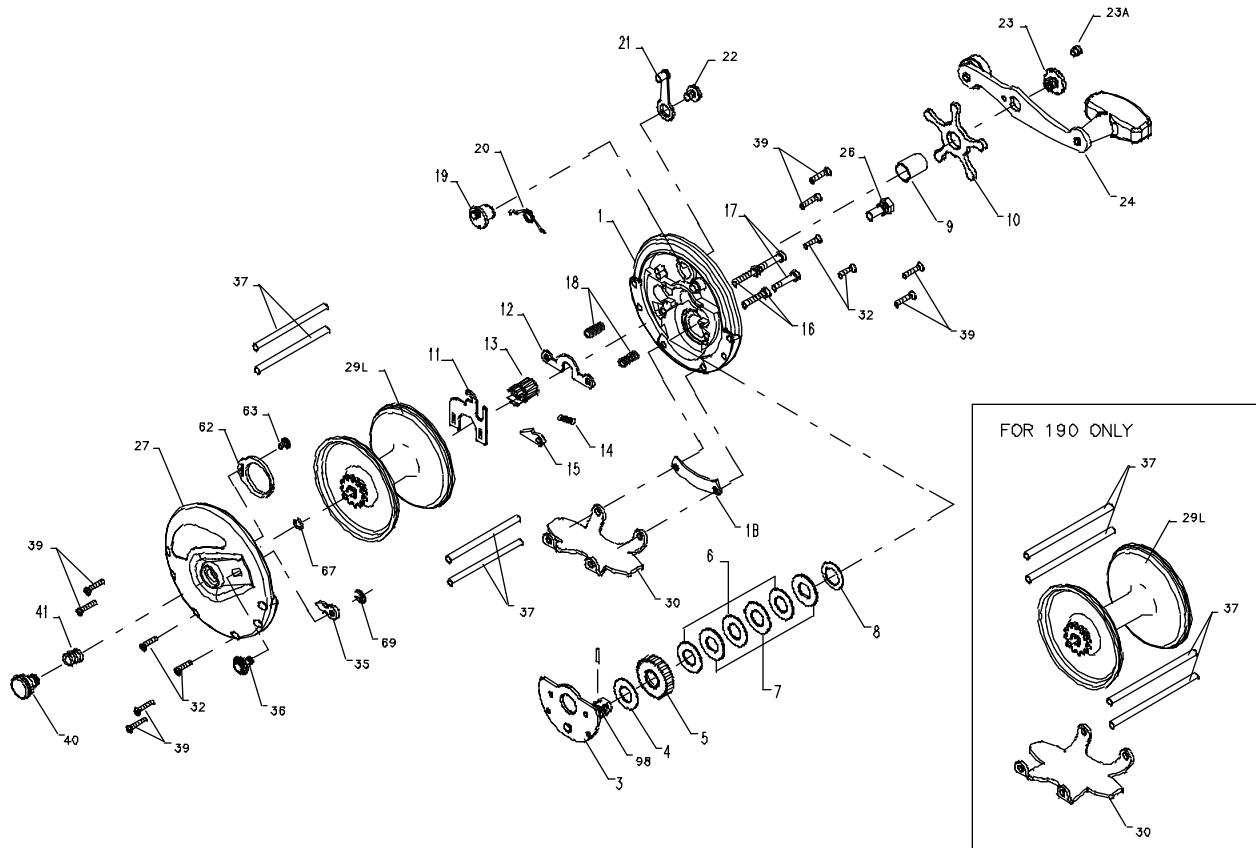

# PARTS LIST FOR MODELS 185 AND 190

| KEY NO. | PART NO.  | DESCRIPTION               |
|---------|-----------|---------------------------|
| 1       | 001 185   | Right Side Plate          |
| 1B      | 001B185   | Gear Cover                |
| 3       | 003 185   | Bridge w/Sleeve           |
| 4       | 004 155   | Fiber Washer              |
| 5       | 005 185   | Main Gear                 |
| 6       | 006 309   | Drag Washer (3 req.)      |
| 7       | 007C500   | Metal Washer Set          |
| 8       | 008 060   | Tension Spring            |
| 9       | 009 060   | Spacing Sleeve            |
| 10      | 010 060   | Star Drag Wheel           |
| 11      | 011 185   | Eccentric Jack            |
| 12      | 012 060   | Pinion Yoke               |
| 13      | 013 185   | Pinion                    |
| 14      | 014 099   | Dog Spring                |
| 15      | 015 085   | Dog                       |
| 16      | 016 060CH | Lower Bridge Screw        |
| 17      | 017 060CH | Upper Bridge Screw        |
| 18      | 018 060   | Clutch Spring             |
| 19      | 019 330   | Eccentric                 |
| 20      | 020 155   | Eccentric Spring          |
| 21      | 021 285   | Eccentric Lever           |
| 22      | 022 060CH | Eccentric Screw           |
| 23      | 023 060   | Handle Screw              |
| 23A     | 110 060   | Handle Lock Screw         |
| 24      | 024 310   | Handle                    |
| 26      | 026 060   | Right Side Bearing        |
| 27      | 027 185   | Left Side Plate           |
|         | 027 190   | Left Side Plate           |
| 29L     | 029L085   | Spool (185)               |
|         | 029L190   | Spool                     |
| 30      | 030 085   | Stand                     |
|         | 030 065   | Stand (190)               |
| 32      | 032 014CH | Stand Screw (4 req.)      |
| 35      | 035 060   | Click Tongue              |
| 36      | 036 267   | Click Button              |
| 37      | 037 111   | Frame Post (185)          |
|         | 037 065   | Frame Post (190)          |
| 39      | 039 004CH | Side Plate Screw (8 req.) |
| 40      | 040 185   | Left Side Bearing         |
| 41      | 041 060   | Left Side Bearing Spring  |
| 62      | 062M309   | Click Spring              |
| 63      | 063 330   | Click Spring Screw        |
| 67      | 067 185   | Lock Ring                 |
| 69      | 069B600   | Retaining Ring            |
| 98      | 098 060   | Gear Sleeve               |